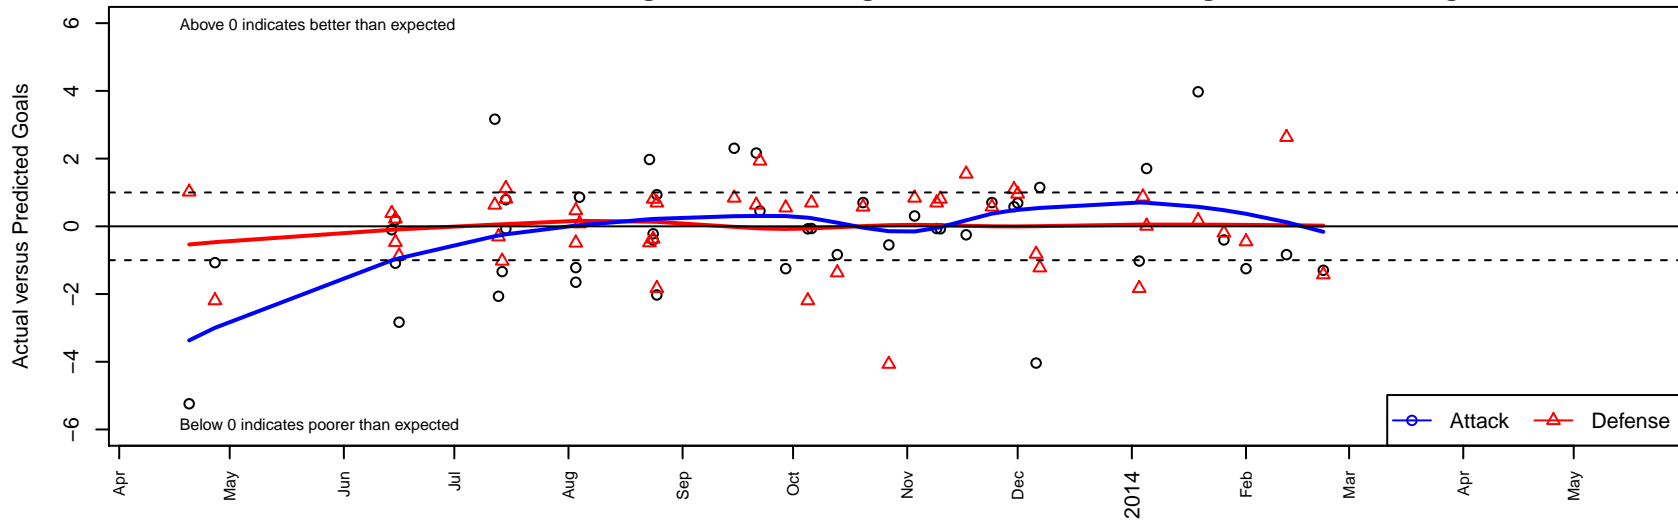

Eastside FC Red B98
Dots are actual minus expected GF (blue circles) and GA (red triangles).
Blue line is smoothed change in attack strength. Red is smoothed change in defense strength.